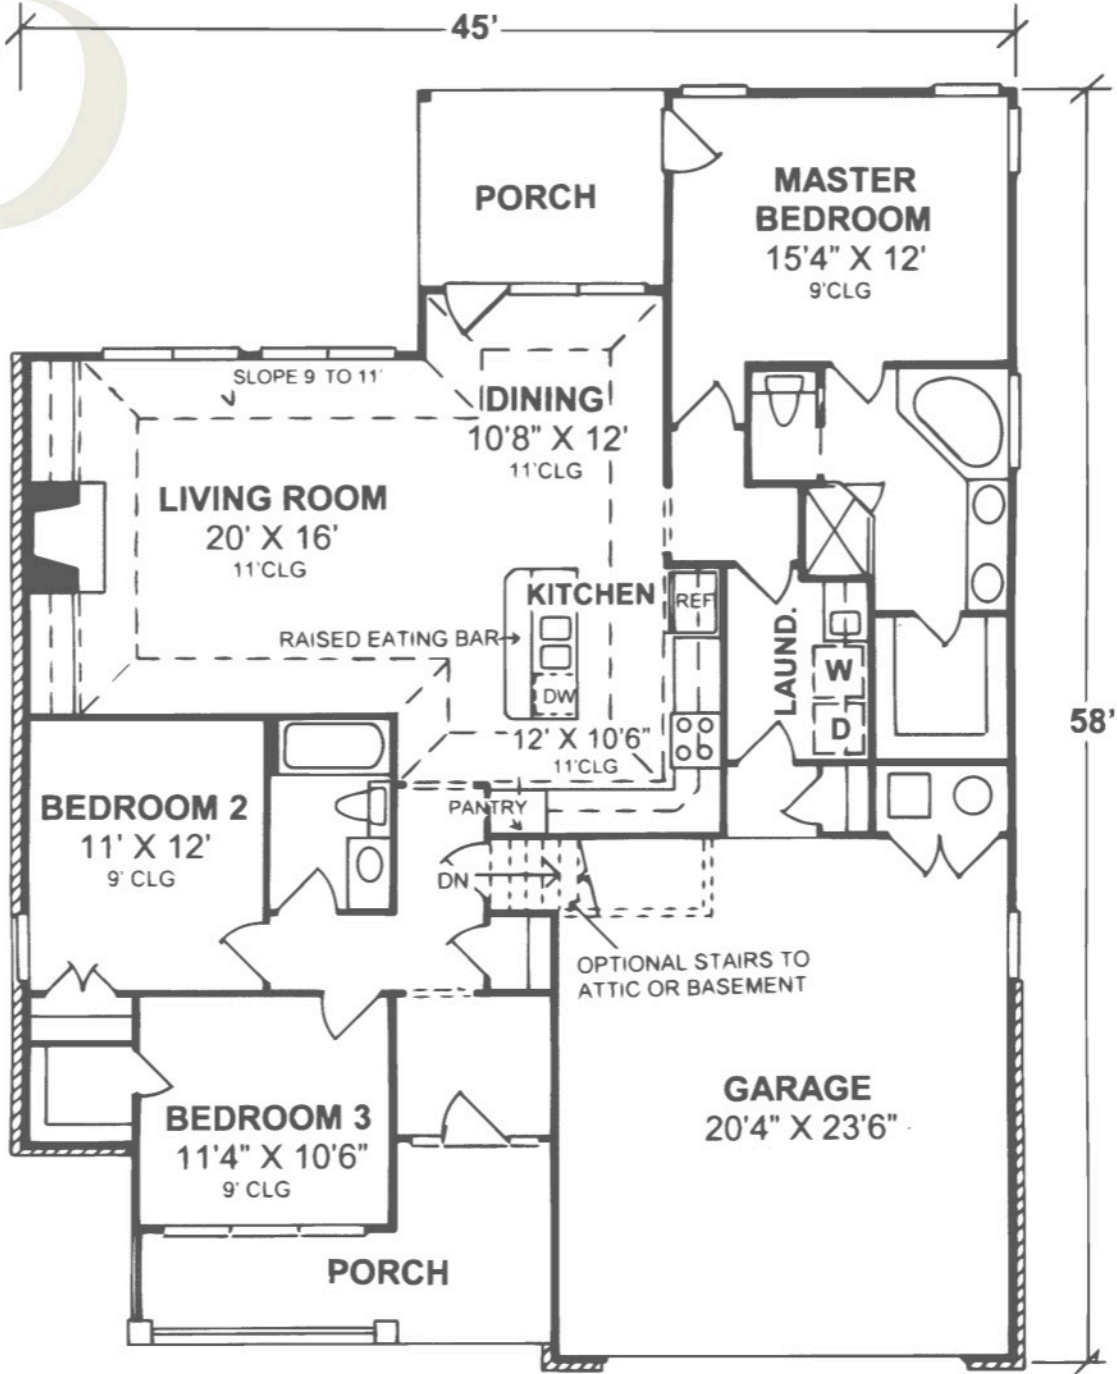

BAYFIELD

FLOOR PLAN

89 Rose Creek Road
Leicester, NC 28748
(828) 683-7055
www.theviewsatrosehill.com